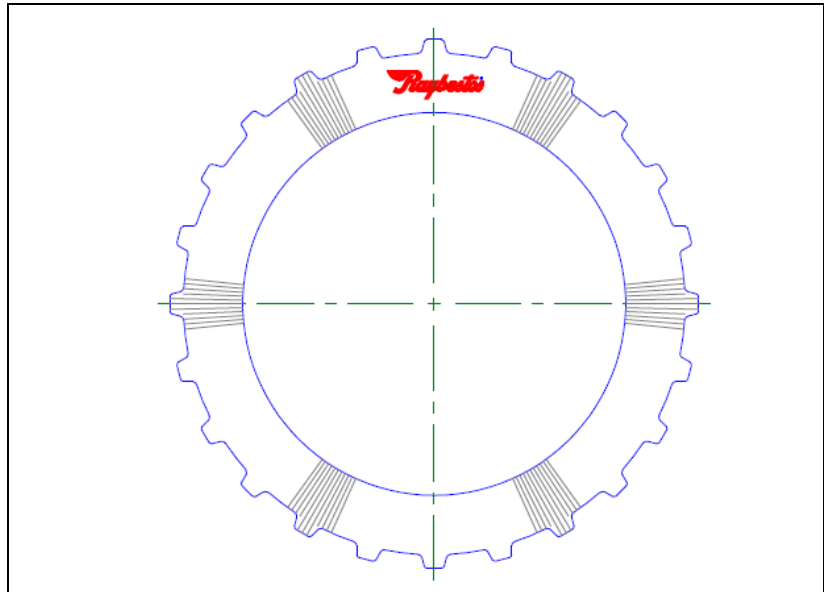

TRANSMISSION PARTS

New 1st (Waved) Steel Plate

Transmission: Honda / Acura B5RA

Part No.
511240

Year Coverage:
2012-ON

OEM Number(s):
NA

Carton Qty:
100

Usage:
4

Number of Teeth:
24

Groove:
NA

O.D.
5.075"

I.D.
3.675"

Thickness:
.063"

**Also Available for Honda / Acura
B5RA**

Filter:
515728

Features/Benefits:

- OE thickness for maximum heat sink
- Superior surface finish for greater apply area and friction clutch life
- Meets or exceeds OE specifications for flatness and parallelism
- Flawless fit without binding
- Better shift performance and clutch durability
- Extended transmission life