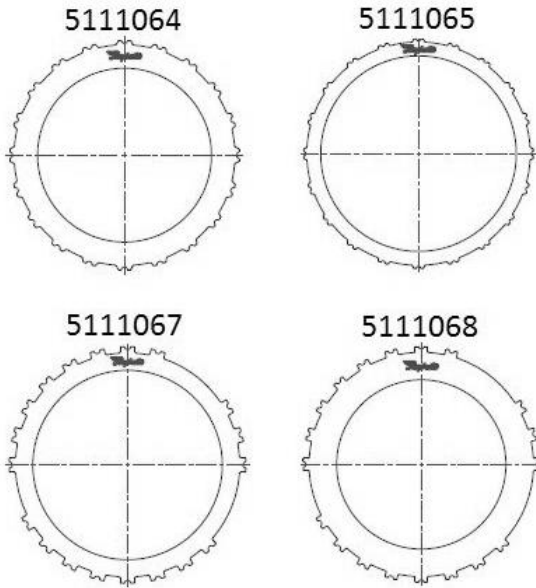

Chrysler AS69RC

Steel Module

Part No.
STMAISIN19

Year Coverage:
2013-ON

Carton Qty:
6 Boards/Carton

Features/Benefits:
Complete unit coverage.
Flawless-fit steel clutch plates with engineered heat sink and superior surface finish deliver better shift performance and clutch durability, lower noise and shudder, and longer clutch life after rebuild.

Components:

Part No.	Qty.	Description
5111064	7	K1
5111065	12	K2/K3
5111067	7	B2
5111068	4	B1