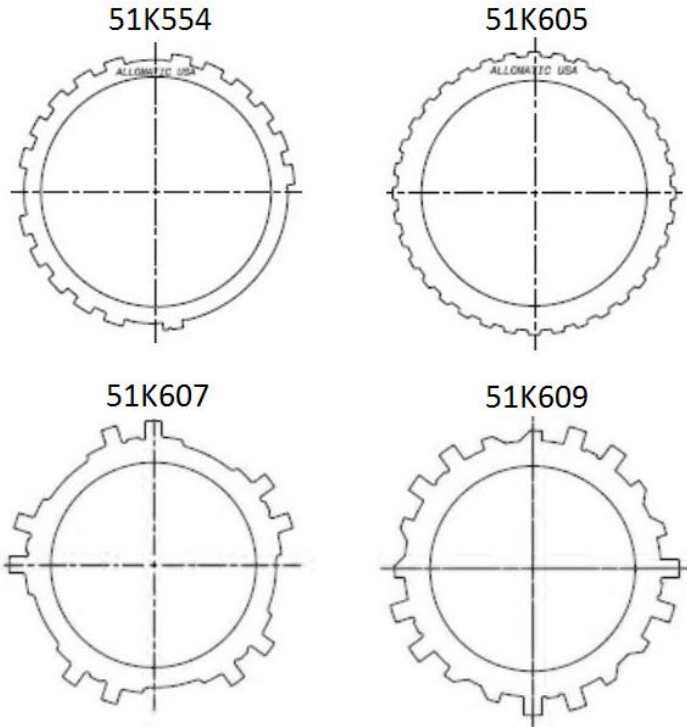

GM THM700-R4, 4L60, 4L60E ————— **Kolene® Steel Module**

Part No.
STMGM10K (No 3-4 Steels)

Year Coverage:
1987-ON

Carton Qty:
3 Boards/Carton

Features/Benefits:
Complete unit coverage.

Components:

Part No.	Qty.	Description
51K554	5	Low, Reverse
51K605	4	Reverse Flat
51K607	2	Overrun
51K609	5	Forward